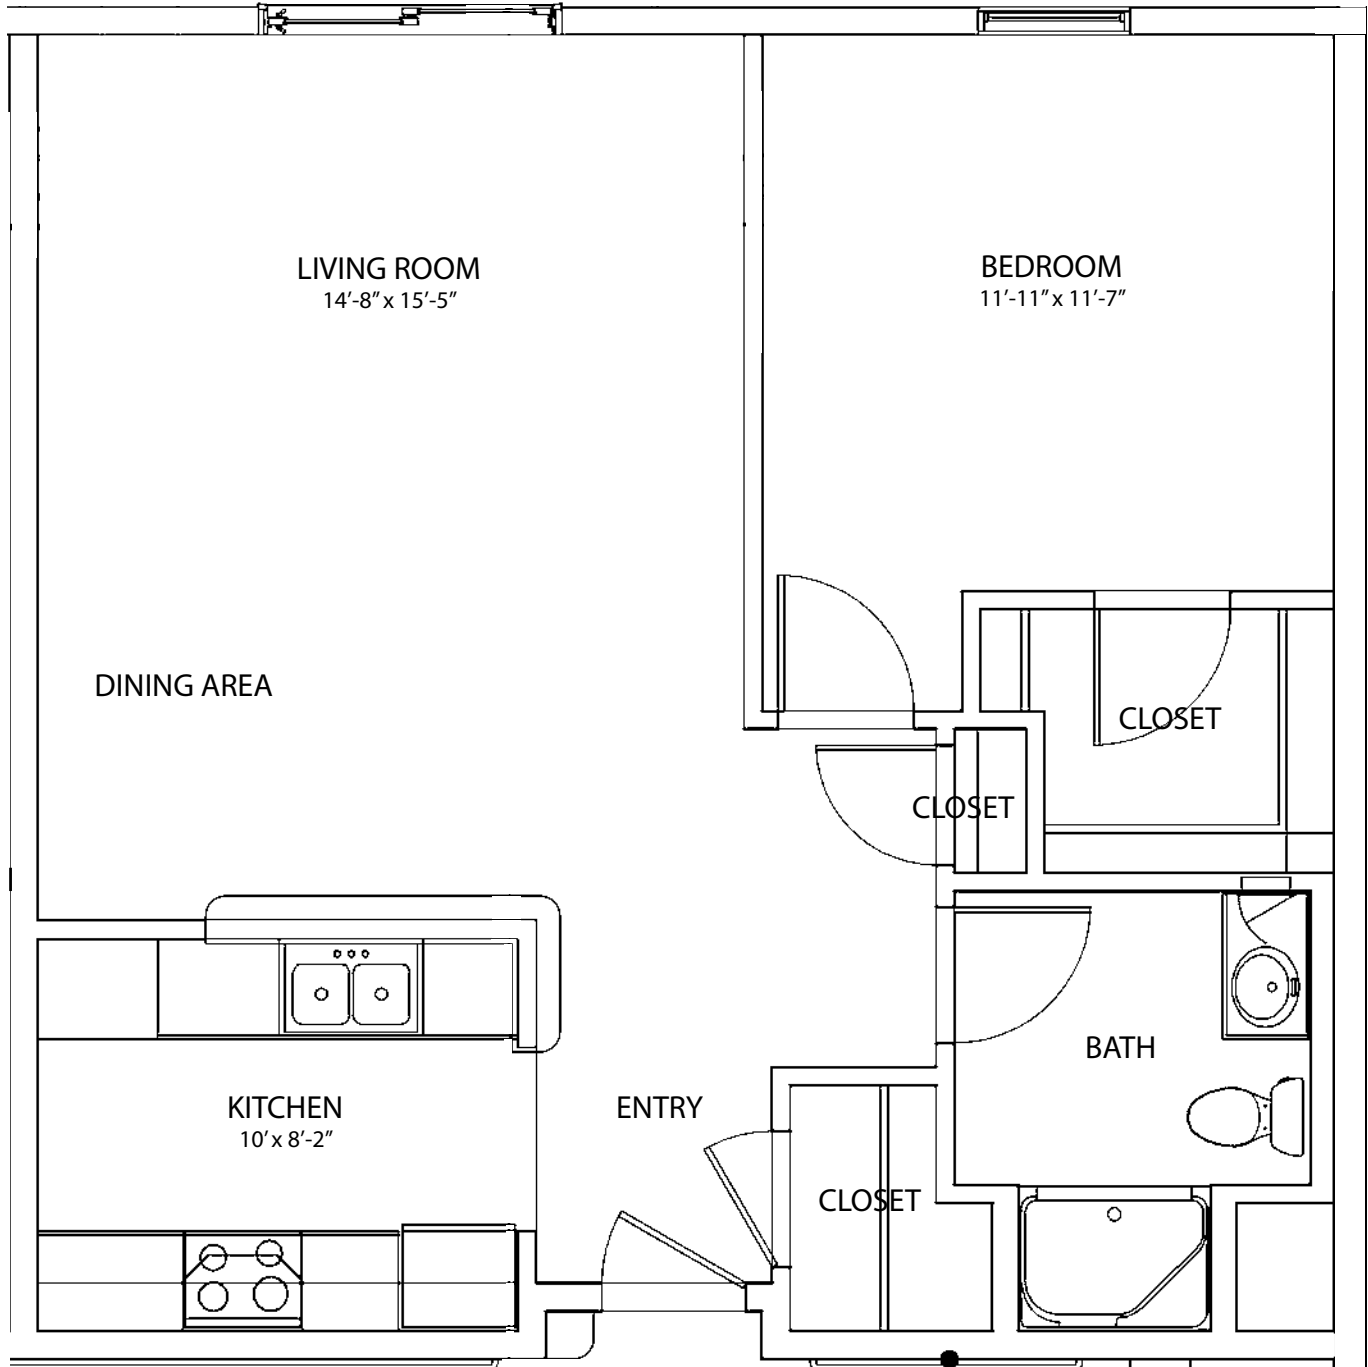

UNIT B

APPROXIMATELY 723 SQ. FEET

1 BEDROOM

1 BATH

BERKSHIRE
Independent
Senior Communities

Berkshire - Sunset
S30 W24890 Sunset Drive
Waukesha, WI 53189
262-548-0131 ph
262-548-0163 fx
info@berkshire-sunset.com