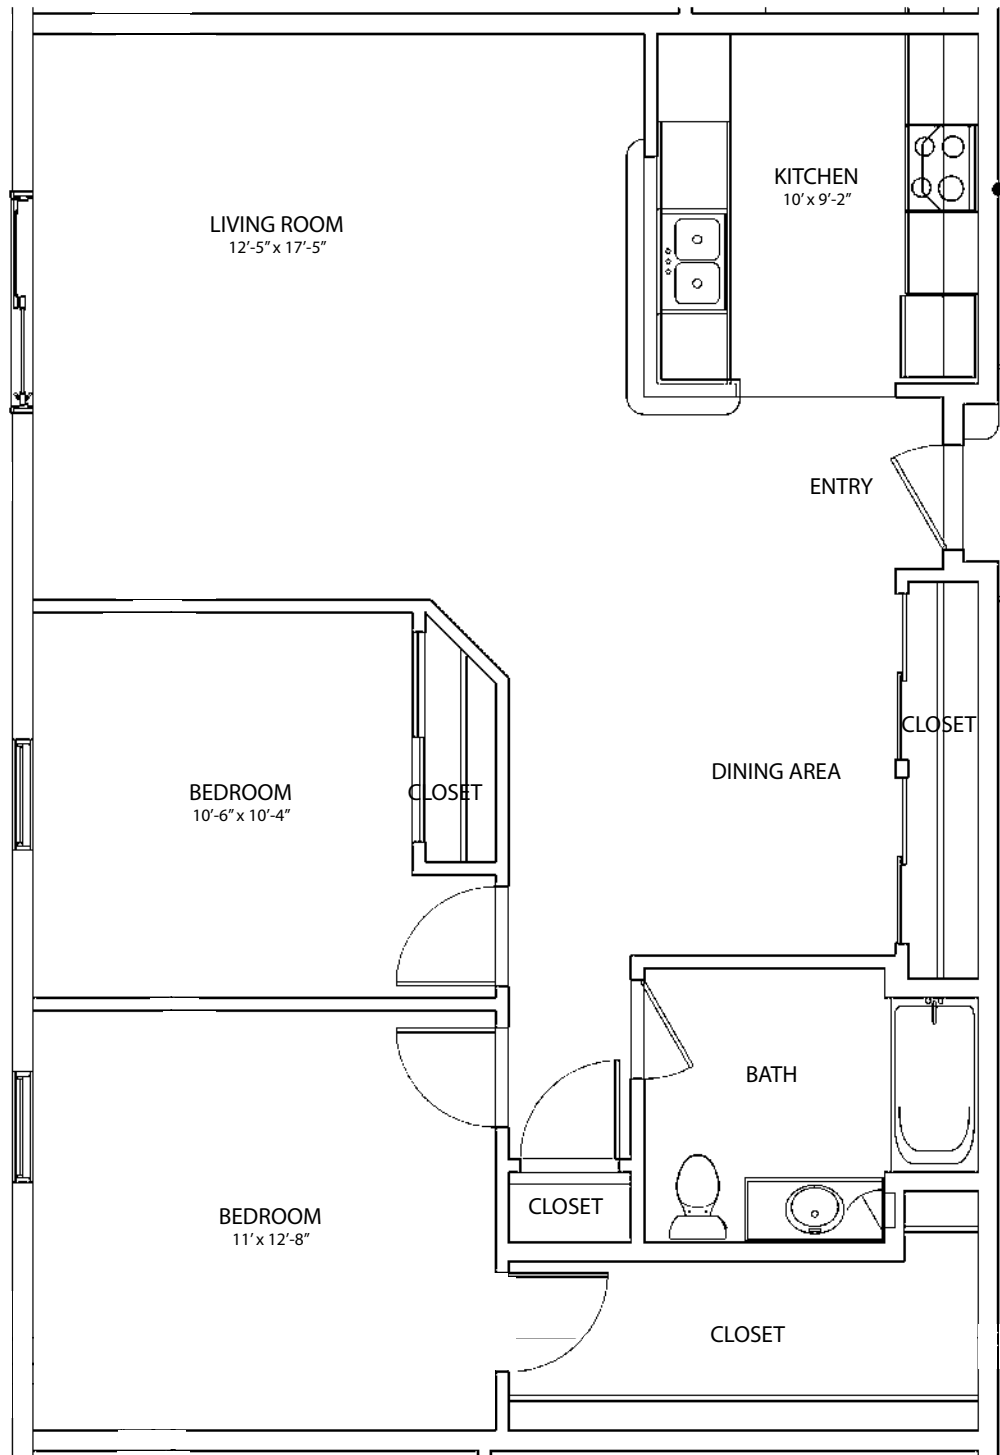

UNIT G

APPROXIMATELY 930 SQ. FEET

2 BEDROOMS

1 BATH

Berkshire - Sunset
S30 W24890 Sunset Drive
Waukesha, WI 53189
262-548-0131 ph
262-548-0163 fx
info@berkshire-sunset.com